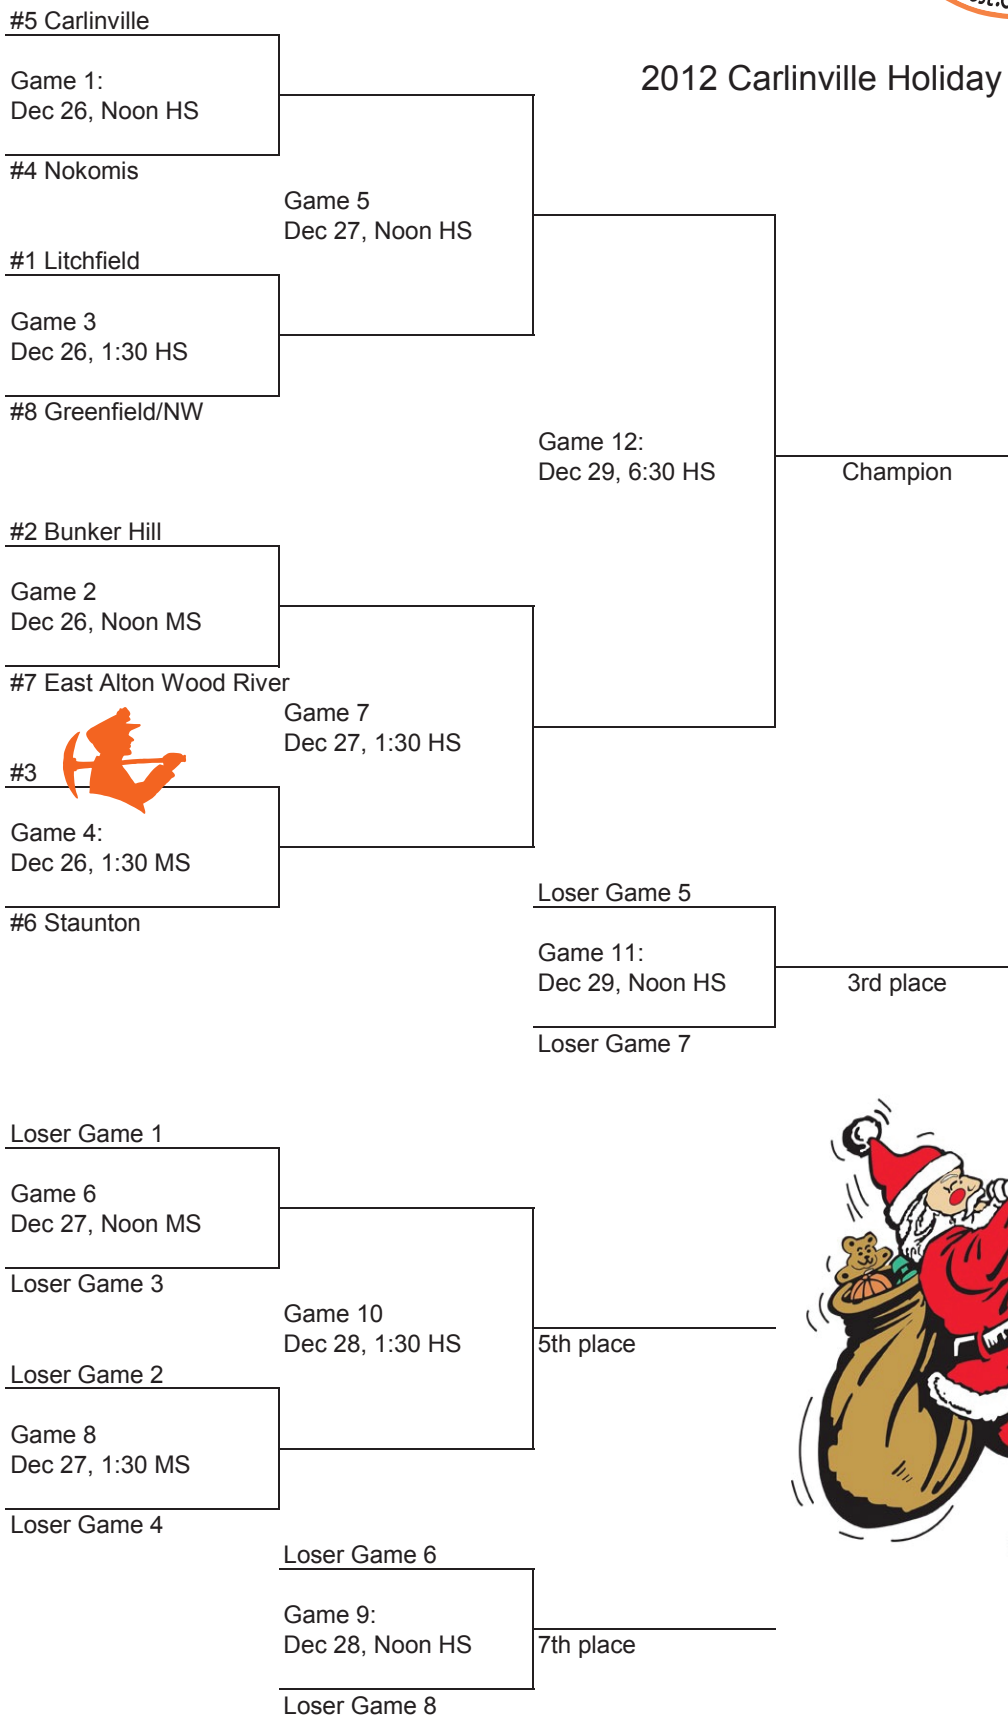

## 2012 Carlinville Holiday Tournament-Girls

The team on the top of the bracket will be the home team and wear white!